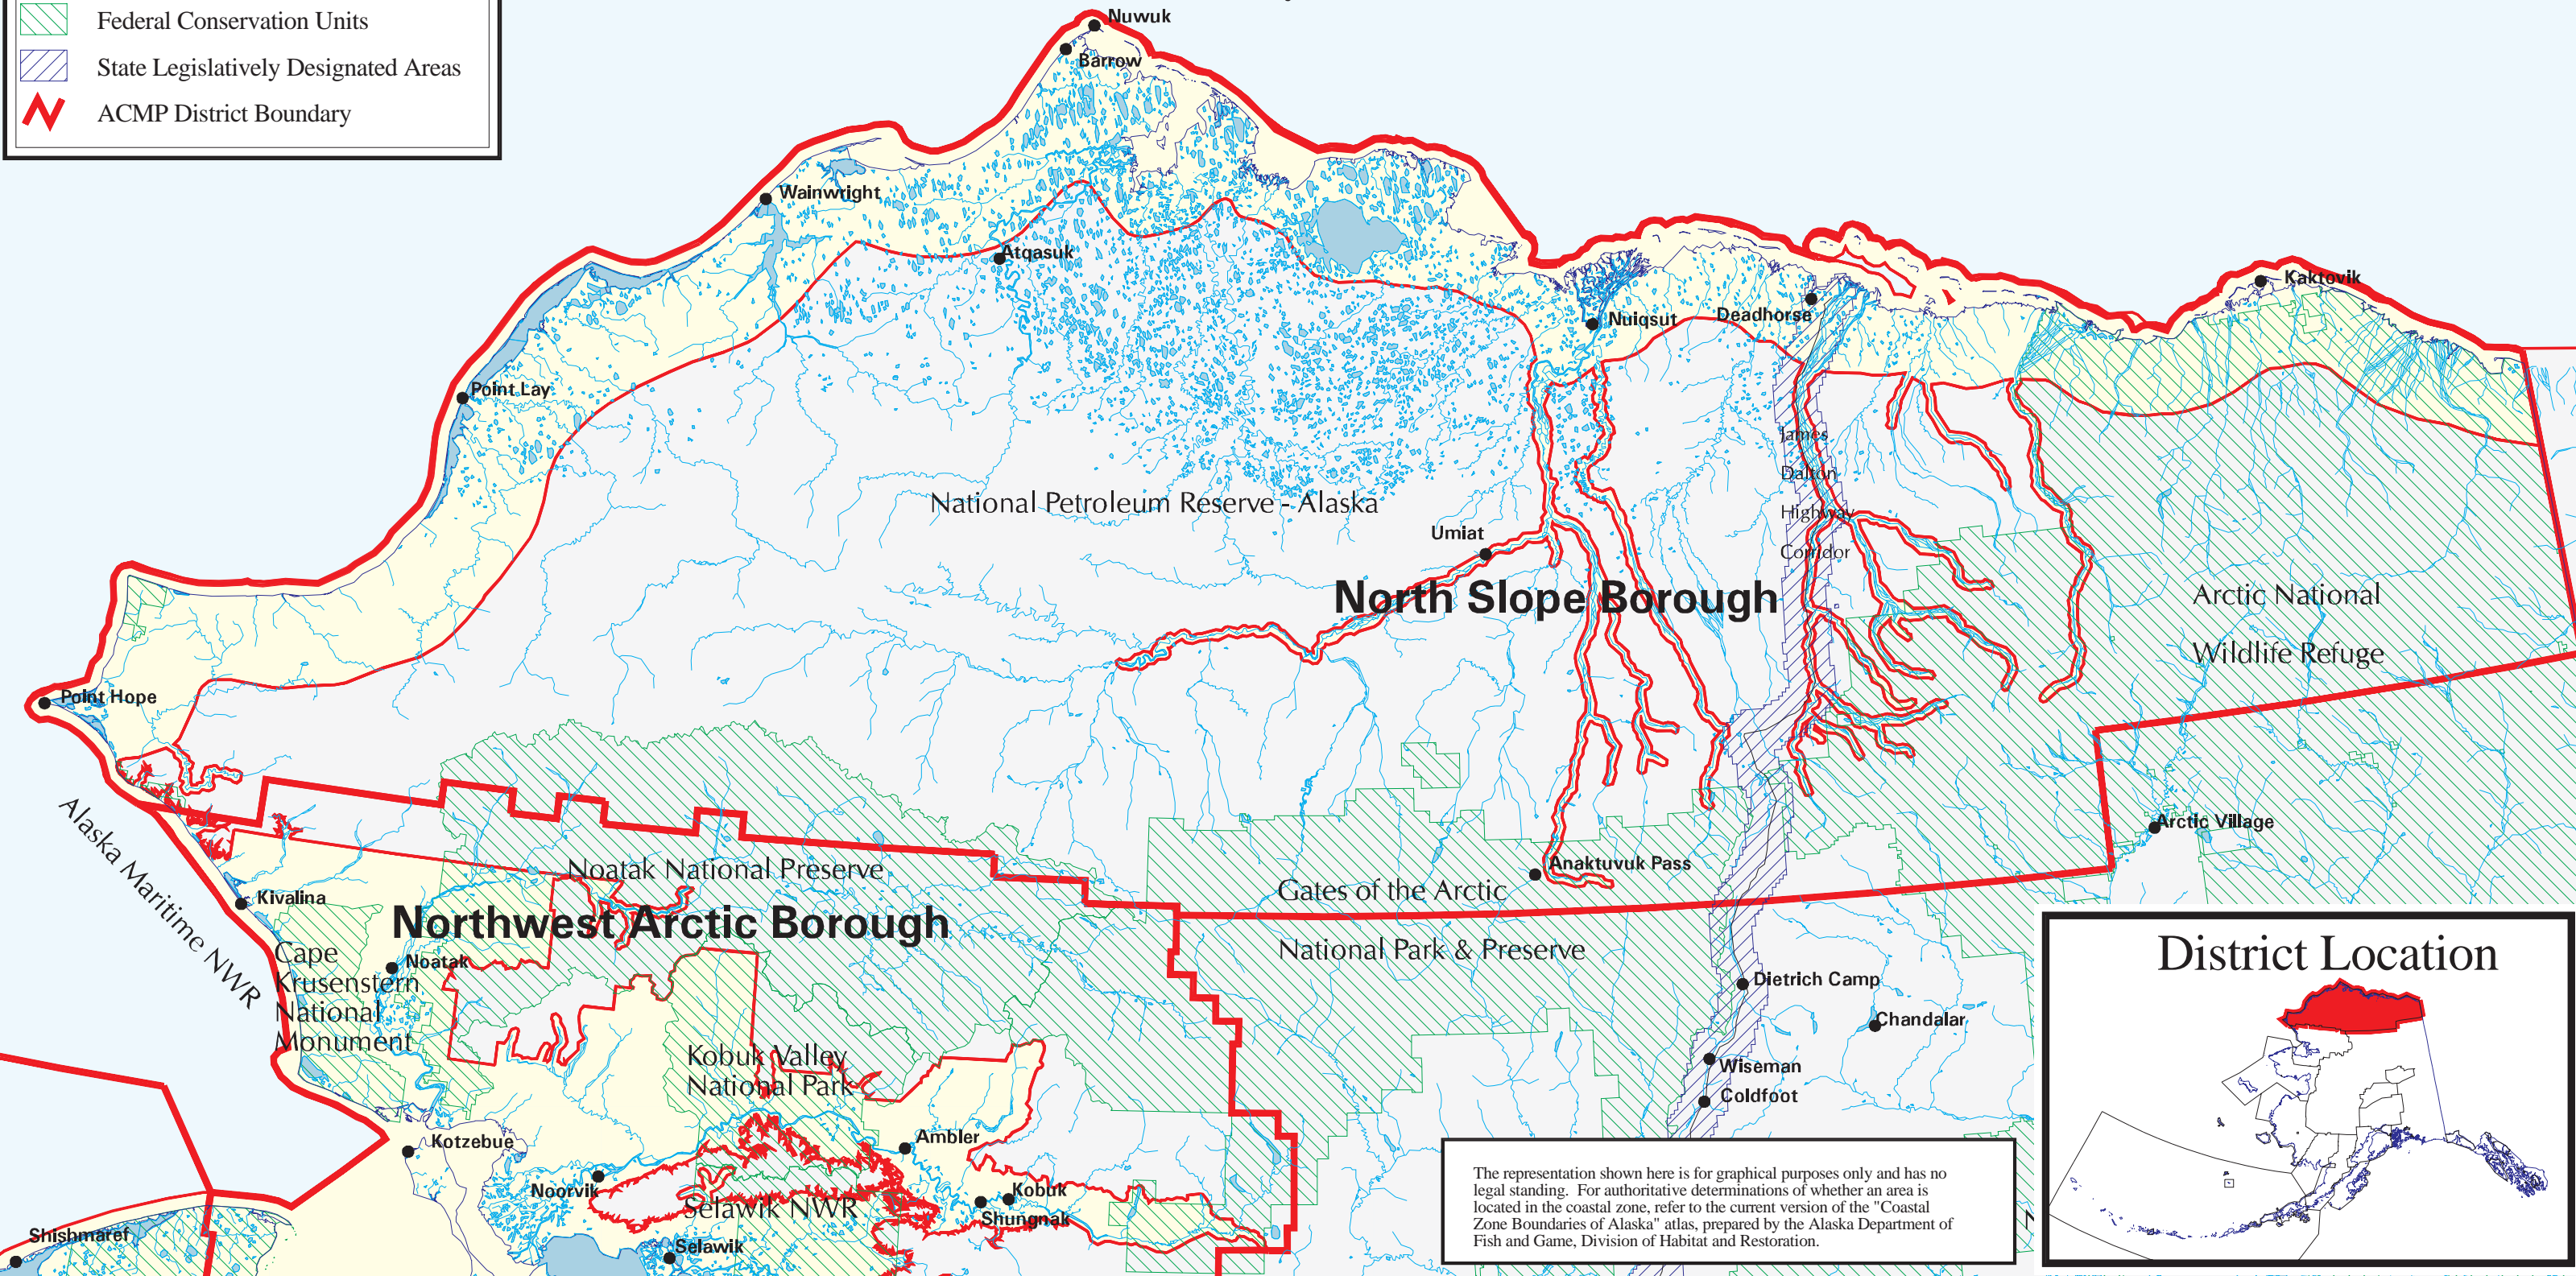

Legend

- Within Coastal Zone
- Land Outside Coastal Zone
- Ocean Outside Coastal Zone
- Federal Conservation Units
- State Legislatively Designated Areas
- ACMP District Boundary

The representation shown here is for graphical purposes only and has no legal standing. For authoritative determinations of whether an area is located in the coastal zone, refer to the current version of the "Coastal Zone Boundaries of Alaska" atlas, prepared by the Alaska Department of Fish and Game, Division of Habitat and Restoration.

North Slope Borough Coastal Management District

Note: Data has not been reviewed by FERC